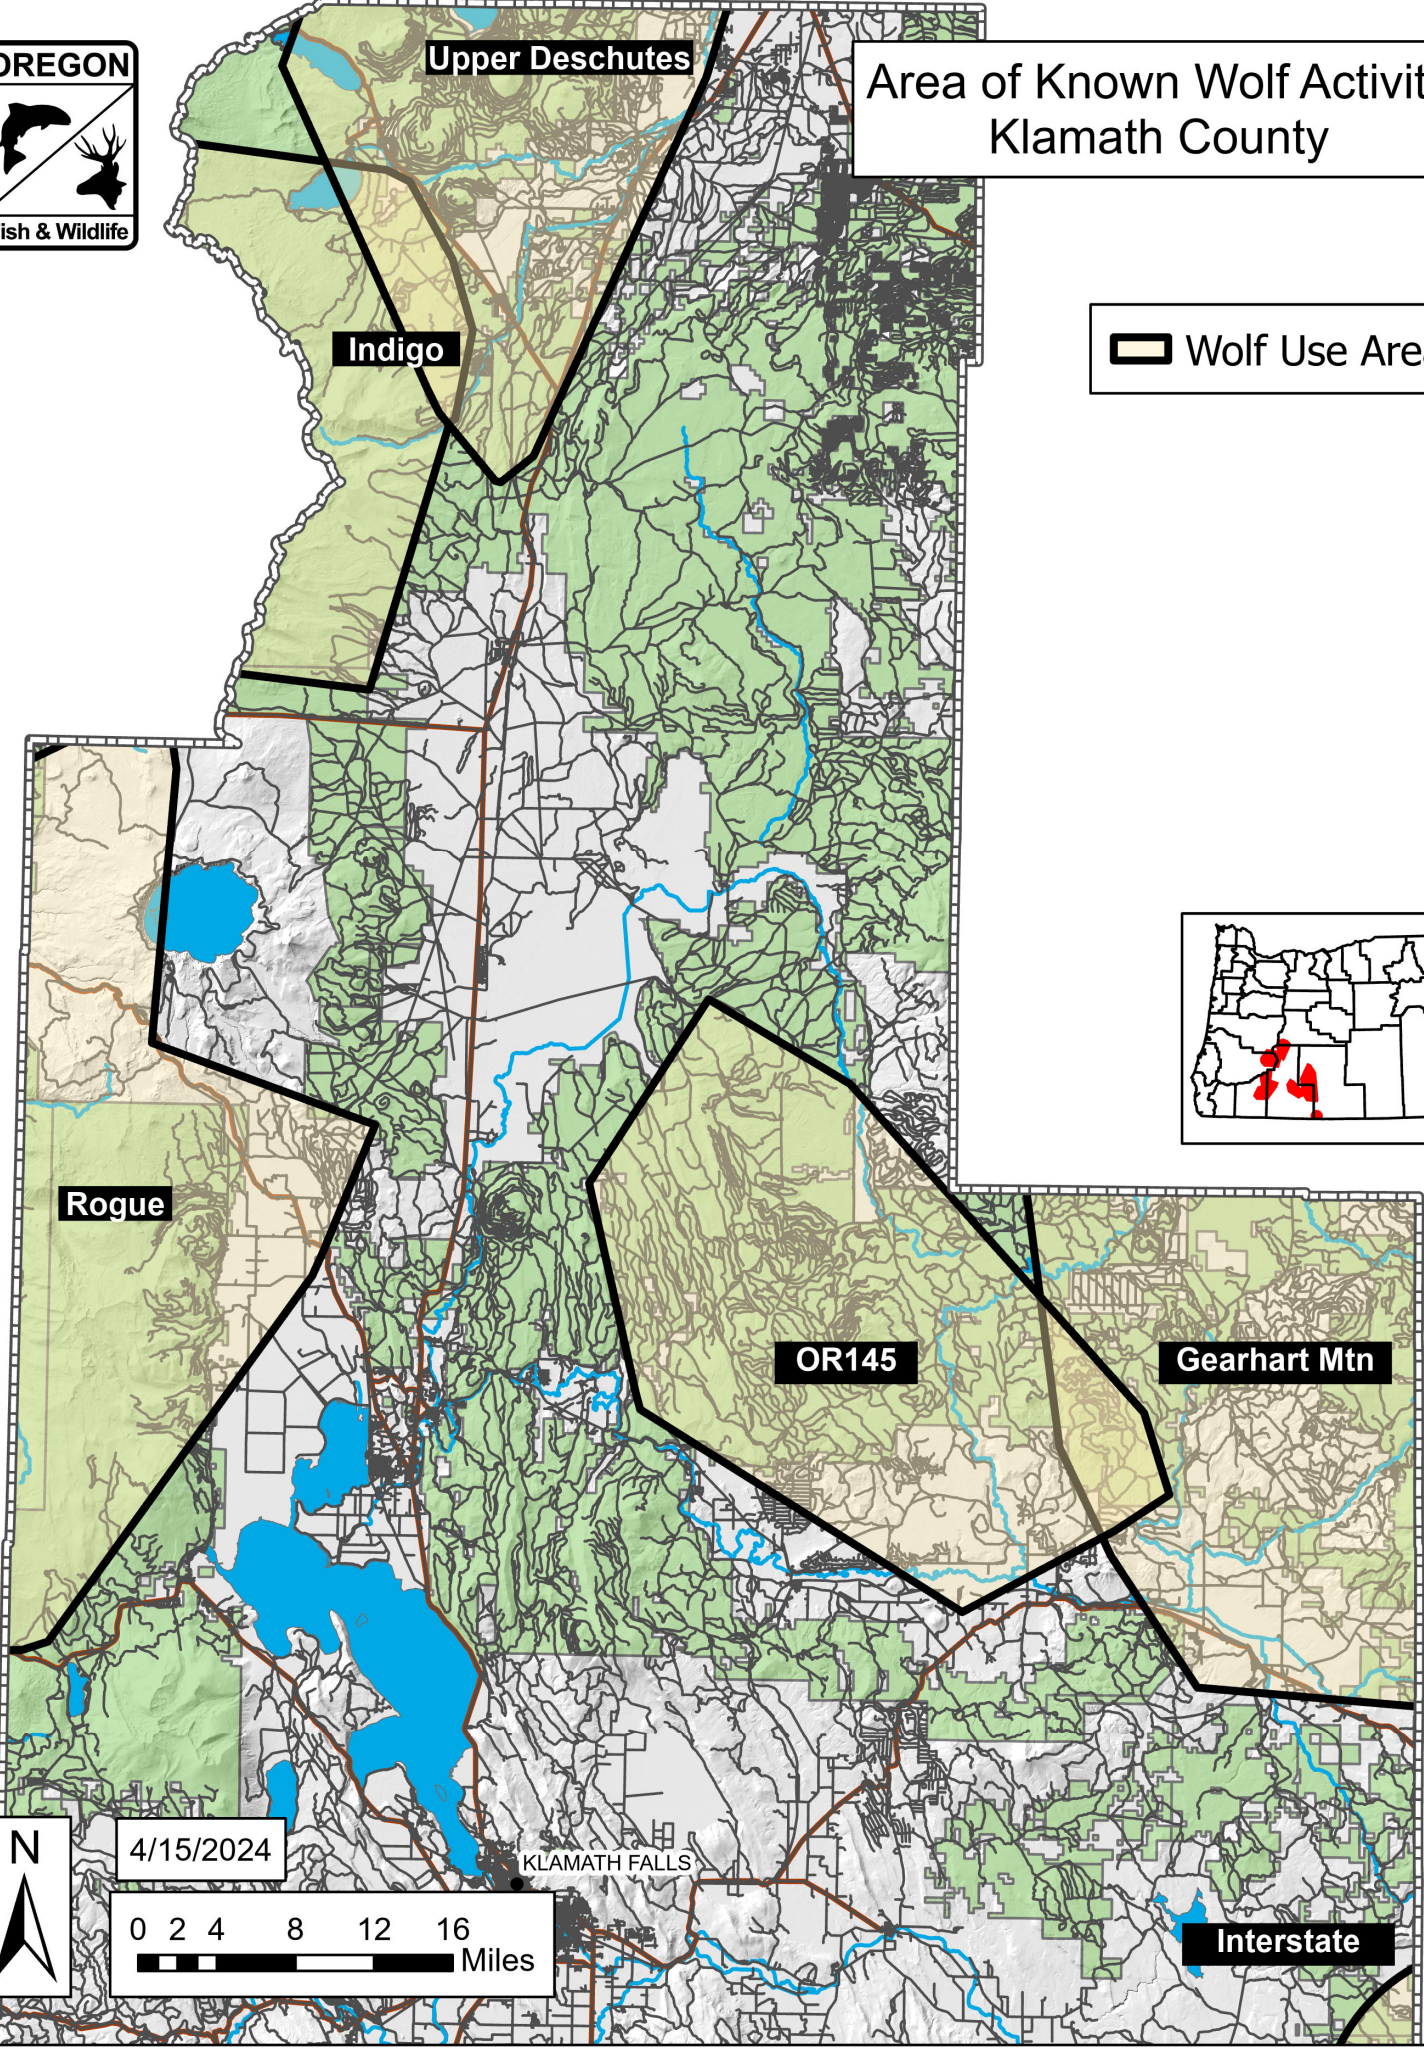

# Area of Known Wolf Activity Klamath County

 Wolf Use Area

4/15/2024

KLAMATH FALLS

**Interstate**